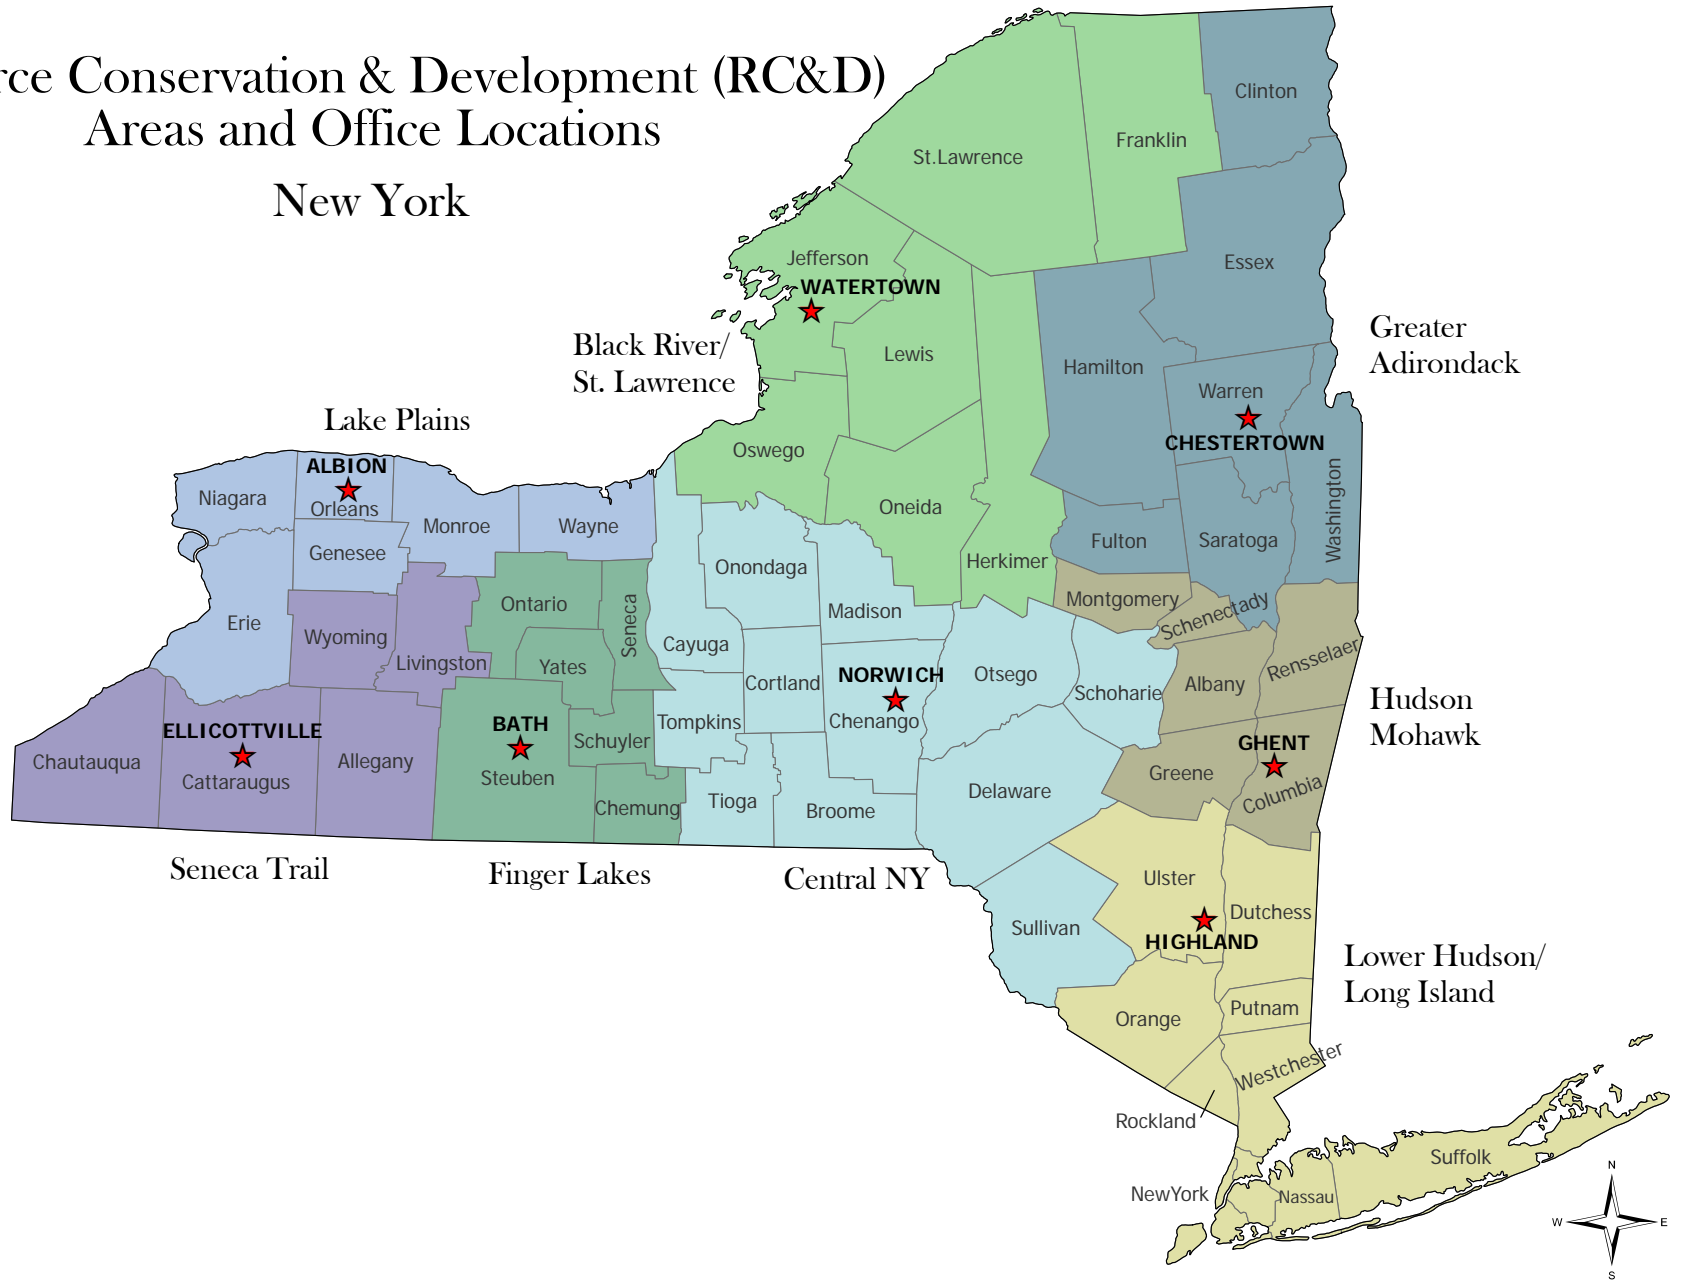

Resource Conservation & Development (RC&D) Areas and Office Locations New York

Map Created by NY State Office Soil Survey/GIS Team
 Source Data: US Census County Boundaries
 NRCS RC&D Counties and Office Locations
 Map ID: 051208bp
 January 2006

UTM18 NAD83